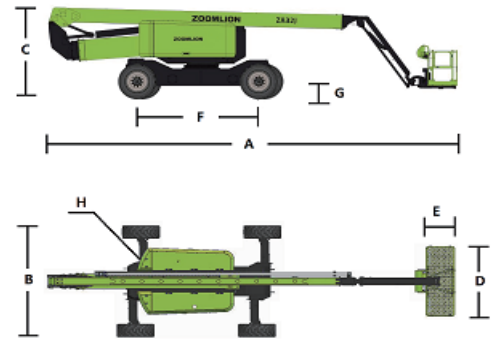

Accessories & Options

- ▶ Platform work lights
- ▶ AC power to platform
- ▶ Air line to platform
- ▶ Engine heater
- ▶ Low-temperature hydraulic oil
- ▶ AC generator, 110V/50Hz or 220V/50Hz

HIGHLIGHTS

- ▶ Provide heavy lifting of 250kg/550lb load for 28% higher efficiency
- ▶ Build-in multiple pressure control leveling system to enhance stability
- ▶ Precise load sensing system to improve overload safety operations
- ▶ Deadweight Lowering System for smooth operation and energy efficiency
- ▶ Outstanding below ground reach of 5.7m(18ft 8in)

ARTICULATING BOOM LIFTS

ZA32J

Comply with CE Standard

Model	ZA32J	
	Imperial	Metric
Size		
Work Height	111ft 1in	33.85m
Platform Height	104ft 6in	31.85m
Horizontal Outreach	69ft 5in	21.17m
Up and Over Height	47ft 8in	14.52m
A - Stowed Length	41ft 4in	12.6m
B - Stowed Width	8ft 2in	2.49m
C - Stowed Height	10ft 2in	3.1m
D - Platform Length	8ft	2.44m
E - Platform Width	3ft 12in	0.91m
Jib Length	8ft	2.44m
F - Wheelbase	12ft 6in	3.81m
G - Ground Clearance	1ft 5in	0.42m
Performance		
Platform Capacity	550 lb	250kg
Drive Speed	3.23 mph	5.2km/h
Gradeability	45% (24°)	45% (24°)
Axles Oscillation	8in	0.2m
Turning Radius (Inside)	25ft 3in/10ft 10in	7.7/3.3m
Turning Radius (Outside)	35ft 5in/26ft 11in	10.8/8.2m
Swing	360° continuous	
Platform Rotation	±90°	
H-Tail Swing	0	
Max. Wind Speed	28mph	12.5m/s
Power		
Diesel Engine	Cummins QSF2.8 54kW/2400rpm	
Fuel Tank Capacity	52.8 (us gal)	200L
Auxiliary Power	12V	
Control Voltage	12V	
Hydraulic System Capacity	79.3 (us gal)	300L
Hydraulic Tank Capacity	52.8 (us gal)	200L
Tire		
Type	445/50D710 Foam-filled Tires	
Weight		
Gross	43431 lb	19700kg