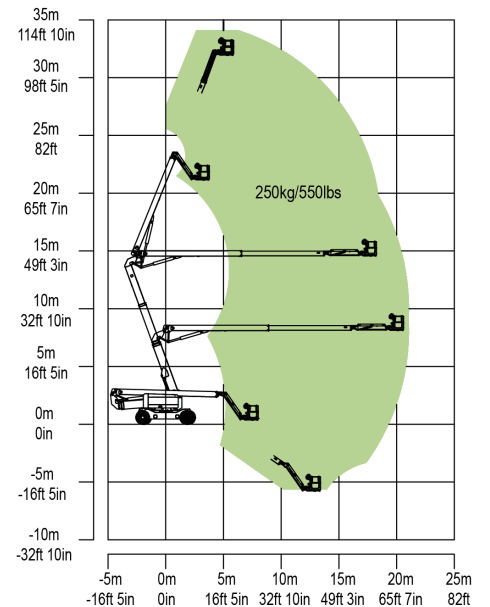

Accessories & Options

- ▶ Platform work lights
- ▶ AC power to platform
- ▶ Air line to platform
- ▶ Engine heater
- ▶ Low-temperature hydraulic oil
- ▶ AC generator, 110V/50Hz or 220V/50Hz

HIGHLIGHTS

- ▶ Provide heavy lifting of 250kg/550lb load for 28% higher efficiency
- ▶ Build-in multiple pressure control leveling system to enhance stability
- ▶ Precise load sensing system to improve overload safety operations
- ▶ Deadweight Lowering System for smooth operation and energy efficiency
- ▶ Outstanding below ground reach of 5.7m(18ft 8in)

ARTICULATING BOOM LIFTS

ZA32J

Comply with CE Standard

Model	ZA32J	
	Imperial	Metric
Size		
Work Height	111ft 1in	33.85m
Platform Height	104ft 6in	31.85m
Horizontal Outreach	69ft 5in	21.17m
Up and Over Height	47ft 8in	14.52m
A - Stowed Length	41ft 4in	12.6m
B - Stowed Width	8ft 2in	2.49m
C - Stowed Height	10ft 2in	3.1m
D - Platform Length	8ft	2.44m
E - Platform Width	3ft 12in	0.91m
Jib Length	8ft	2.44m
F - Wheelbase	12ft 6in	3.81m
G - Ground Clearance	1ft 5in	0.42m
Performance		
Platform Capacity	550 lb	250kg
Drive Speed	3.23 mph	5.2km/h
Gradeability	45% (24°)	45% (24°)
Axles Oscillation	8in	0.2m
Turning Radius (Inside)	25ft 3in/10ft 10in	7.7/3.3m
Turning Radius (Outside)	35ft 5in/26ft 11in	10.8/8.2m
Swing	360° continuous	
Platform Rotation	±90°	
H-Tail Swing	0	
Max. Wind Speed	28mph	12.5m/s
Power		
Diesel Engine	Cummins QSF2.8 54kW/2400rpm	
Fuel Tank Capacity	52.8 (us gal)	200L
Auxiliary Power	12V	
Control Voltage	12V	
Hydraulic System Capacity	79.3 (us gal)	300L
Hydraulic Tank Capacity	52.8 (us gal)	200L
Tire		
Type	445/50D710 Foam-filled Tires	
Weight		
Gross	43431 lb	19700kg